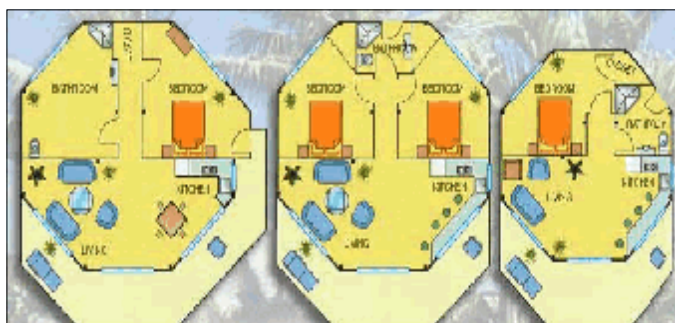

CROWN BEACH RESORT

Rarotonga

PROPERTY FACT SHEET

Crown Beach Resort is located on the western side of Rarotonga, on a secluded beachfront section measuring 4.5 acres. There are 22 spacious self contained and air-conditioned villas to choose from, ranging from 1 and 2 bedroom villas set on the beach or around the gardens and pool. All villas are very spacious and feature separate air conditioning for the bedrooms and lounge, screened for privacy, and finished with décor that is modern and Polynesian. There are 8 Beachfront Spa Villas which feature their own 4 seater Jacuzzi.

Updated APRIL 2008

ROOM CONFIGURATION AND LAYOUT

ROOM CATEGORIES	TOTAL BEDROOMS	BEDDING CONFIGURATION	MAX PAX
ONE BEDROOM VILLA GARDEN OR POOLSIDE	12	1 x Queen Size <i>(Additional Single Bed Available)</i>	3
2 BEDROOM VILLAS	2	2 x Queen Size <i>(Additional Single Bed Available)</i>	5
COURTYARD POOL SUITE	14	1 x Super King Size Bed + Sofa Bed <i>(Can Be Spilt to 2 x Singles)</i>	3
DEXLUE BEACHFRONT SPA VILLA	8	1 x King Size Bed <i>(Can Sleep 2 Adults & 2 Children On Request Only)</i>	4