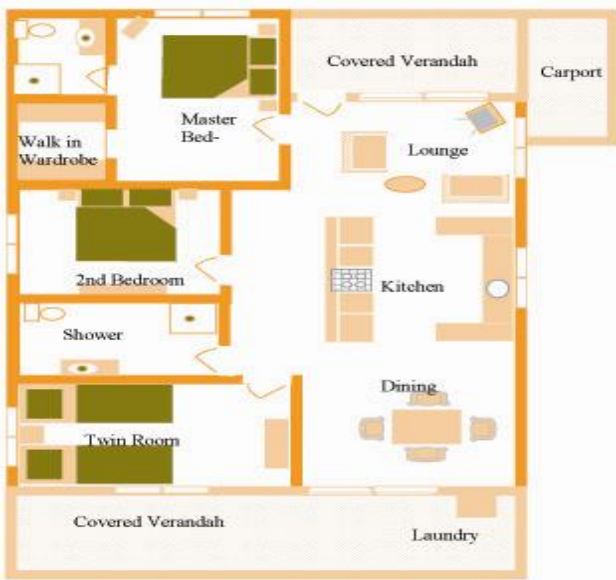

ROOM CONFIGURATION AND LAYOUT

ROOM CATEGORIES	TOTAL ROOMS	BEDDING CONFIGURATION	MAX PAX
STUDIO APARTMENT	14	1 x Queen Size, 1 x Single Or 3 Singles (Roll Away Available)	3A or 2A2C
GARDEN ROOM	69	1 x Queen Size, 1 x Single Or 3 Singles (Roll Away Available)	3A or 2A2C
GARDEN SUPERIOR ROOM	60	1 x Queen Size, 1 x Single Or 3 Singles (Roll Away Available)	3A or 2A2C
BEACHFRONT ROOM	26	1 x Queen Size, 1 x Single Or 3 Singles (Roll Away Available)	3A or 2A2C
2 BEDROOM APARTMENT	2	1 x Queen Size, 2 x Singles (Roll Away Available)	3A or 2A2C
BEACHFRONT DELUXE SUITE	60	1 x Queen , 1 x Single + Extra Single Bed If Required	4A or 2A2C
VIP DELUXE SUITE	8	2 x Queen Or 1 x King Bed + Extra Single Bed If Required	4A or 2A2C
3 BEDROOM GARDEN VILLA	27	2 x Queen + 2 x Singles Or 6 x Singles	UP TO 6 PAX
3 BEDROOM BEACHFRONT VILLA	8	2 x Queen + 2 x Singles Or 6 x Singles	UP TO 6 PAX

Studio/Garden Rooms Beachfront Rooms and Apartments are over two levels. Deluxe Beachfront Rooms and VIP Deluxe Suites are over three levels.

EXECUTIVE VILLAS