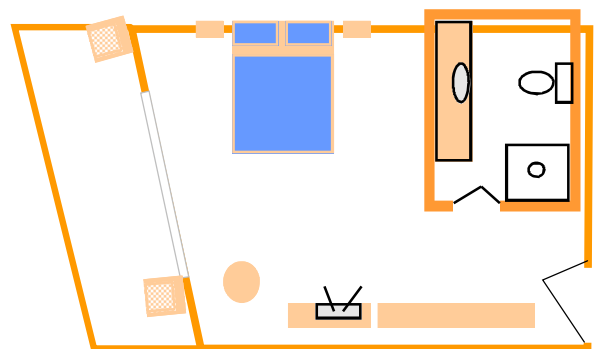

## ROOM CONFIGURATION AND LAYOUT

ROOM CATEGORIES	TOTAL ROOMS	BEDDING CONFIGURATION	MAX PAX
STUDIO APARTMENT	14	1 x Queen Size, 1 x Single Or 3 Singles (Roll Away Available)	3A or 2A2C
GARDEN ROOM	69	1 x Queen Size, 1 x Single Or 3 Singles (Roll Away Available)	3A or 2A2C
GARDEN SUPERIOR ROOM	60	1 x Queen Size, 1 x Single Or 3 Singles (Roll Away Available)	3A or 2A2C
BEACHFRONT ROOM	26	1 x Queen Size, 1 x Single Or 3 Singles (Roll Away Available)	3A or 2A2C
2 BEDROOM APARTMENT	2	1 x Queen Size, 2 x Singles (Roll Away Available)	3A or 2A2C
BEACHFRONT DELUXE SUITE	60	1 x Queen , 1 x Single + Extra Single Bed If Required	4A or 2A2C
VIP DELUXE SUITE	8	2 x Queen Or 1 x King Bed + Extra Single Bed If Required	4A or 2A2C
3 BEDROOM GARDEN VILLA	27	2 x Queen + 2 x Singles Or 6 x Singles	UP TO 6 PAX
3 BEDROOM BEACHFRONT VILLA	8	2 x Queen + 2 x Singles Or 6 x Singles	UP TO 6 PAX

Studio/Garden Rooms Beachfront Rooms and Apartments are over two levels. Deluxe Beachfront Rooms and VIP Deluxe Suites are over three levels.

EXECUTIVE VILLAS

STUDIO APARTMENTS

BEACHFRONT DELUXE

BEACHFRONT, GARDEN & SUPERIOR  
(ROOM SIZES MAY VARY)