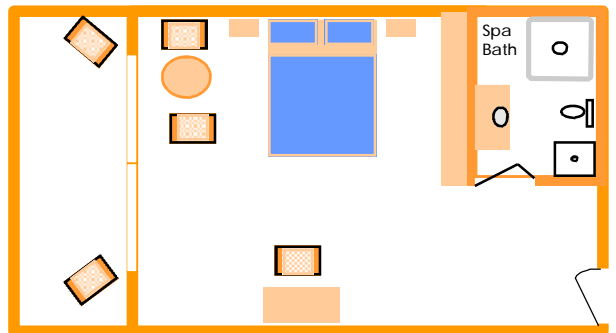

## ROOM CONFIGURATION AND LAYOUT

ROOM CATEGORIES	TOTAL ROOMS	BEDDING CONFIGURATION	MAX PAX
STUDIO APARTMENT	14	1 x Queen Size, 1 x Single Or 3 Singles (Roll Away Available)	3A or 2A2C
GARDEN ROOM	69	1 x Queen Size, 1 x Single Or 3 Singles (Roll Away Available)	3A or 2A2C
GARDEN SUPERIOR ROOM	60	1 x Queen Size, 1 x Single Or 3 Singles (Roll Away Available)	3A or 2A2C
BEACHFRONT ROOM	26	1 x Queen Size, 1 x Single Or 3 Singles (Roll Away Available)	3A or 2A2C
2 BEDROOM APARTMENT	2	1 x Queen Size, 2 x Singles (Roll Away Available)	3A or 2A2C
BEACHFRONT DELUXE SUITE	60	1 x Queen , 1 x Single + Extra Single Bed If Required	4A or 2A2C
VIP DELUXE SUITE	8	2 x Queen Or 1 x King Bed + Extra Single Bed If Required	4A or 2A2C
3 BEDROOM GARDEN VILLA	27	2 x Queen + 2 x Singles Or 6 x Singles	UP TO 6 PAX
3 BEDROOM BEACHFRONT VILLA	8	2 x Queen + 2 x Singles Or 6 x Singles	UP TO 6 PAX

Studio/Garden Rooms Beachfront Rooms and Apartments are over two levels. Deluxe Beachfront Rooms and VIP Deluxe Suites are over three levels.

EXECUTIVE VILLAS

STUDIO APARTMENTS

BEACHFRONT DELUXE

BEACHFRONT, GARDEN & SUPERIOR  
(ROOM SIZES MAY VARY)