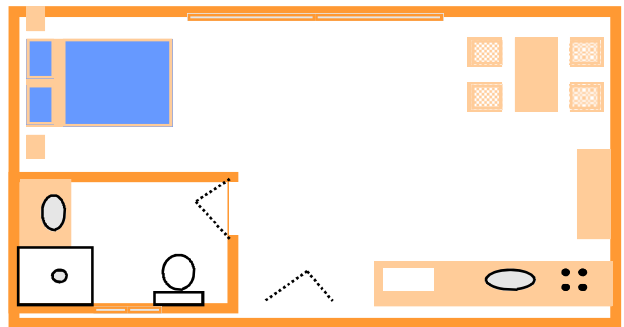

## ROOM CONFIGURATION AND LAYOUT

ROOM CATEGORIES	TOTAL ROOMS	BEDDING CONFIGURATION	MAX PAX
STUDIO APARTMENT	14	1 x Queen Size, 1 x Single Or 3 Singles (Roll Away Available)	3A or 2A2C
GARDEN ROOM	69	1 x Queen Size, 1 x Single Or 3 Singles (Roll Away Available)	3A or 2A2C
GARDEN SUPERIOR ROOM	60	1 x Queen Size, 1 x Single Or 3 Singles (Roll Away Available)	3A or 2A2C
BEACHFRONT ROOM	26	1 x Queen Size, 1 x Single Or 3 Singles (Roll Away Available)	3A or 2A2C
2 BEDROOM APARTMENT	2	1 x Queen Size, 2 x Singles (Roll Away Available)	3A or 2A2C
BEACHFRONT DELUXE SUITE	60	1 x Queen , 1 x Single + Extra Single Bed If Required	4A or 2A2C
VIP DELUXE SUITE	8	2 x Queen Or 1 x King Bed + Extra Single Bed If Required	4A or 2A2C
3 BEDROOM GARDEN VILLA	27	2 x Queen + 2 x Singles Or 6 x Singles	UP TO 6 PAX
3 BEDROOM BEACHFRONT VILLA	8	2 x Queen + 2 x Singles Or 6 x Singles	UP TO 6 PAX

Studio/Garden Rooms Beachfront Rooms and Apartments are over two levels. Deluxe Beachfront Rooms and VIP Deluxe Suites are over three levels.

EXECUTIVE VILLAS

STUDIO APARTMENTS

BEACHFRONT DELUXE

BEACHFRONT, GARDEN & SUPERIOR  
(ROOM SIZES MAY VARY)